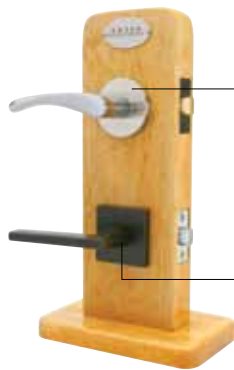

New Brass Modern Entrance Leverset & Handleset Displays

Type GO Display

Modern Leverset Display

H: 18" x W: 8"

10.5.2009

(Outside)

Triton Lever
with Disk Rosette
Finish: US15

Helios Lever
with Square
Rosette
Finish: US10B

(Inside)

Athena Lever
with Disk
Rosette
Finish: US19

Geneva Lever
with Square
Rosette
Finish: US26

Type GP Display

Apollo Brass Modern Tubular Entryset Display

H: 23 1/2" x W: 8"

10.5.2009

(Outside)

Apollo Trim
Finish: US15

(Inside)

Apollo Trim with
Helios Lever
Finish: US10B

Type GQ Display

Orion Brass Modern Tubular Entryset Display

H: 23 1/2" x W: 8"

10.5.2009

(Outside)