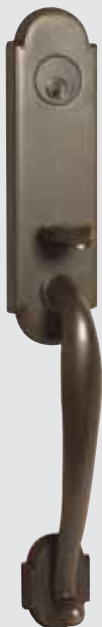

Brass Entrance Handlesets - Tubular Nashville & Richmond Styles

Nashville Trim

Richmond Trim

- Standard 2¹/₈" Door Prep
- Solid Forged Brass
- Schlage C Keyway

Order any brass knob or lever for the inside.

Nashville Style

Description	Product Code	Specify Inside Brass Knob or Lever Style	Finish	List Price
Single Cylinder	— 4312	▼ ▼ ▼	French Antique (US7) Oil Rubbed Bronze (US10B) Satin Nickel (US15) Pewter (US15A) Flat Black (US19) Polished Chrome (US26) PVD-Lifetime	\$190.00
Double Cylinder	— 4322			
Dummy	— 4302			

Richmond Style

Single Cylinder	— 4313	▼ ▼ ▼	French Antique (US7) Oil Rubbed Bronze (US10B) Satin Nickel (US15) Pewter (US15A) Flat Black (US19) Polished Chrome (US26) PVD-Lifetime	\$218.00
Double Cylinder	— 4323			
Dummy	— 4303			

Interconnect Device	Product Code	List Price
Available for Richmond Trim	443	\$52.00

Standard latch is 2³/₈" backset. Specify 2³/₄" backset if required.
Handing required if lever used on inside, or if interconnect device is specified.