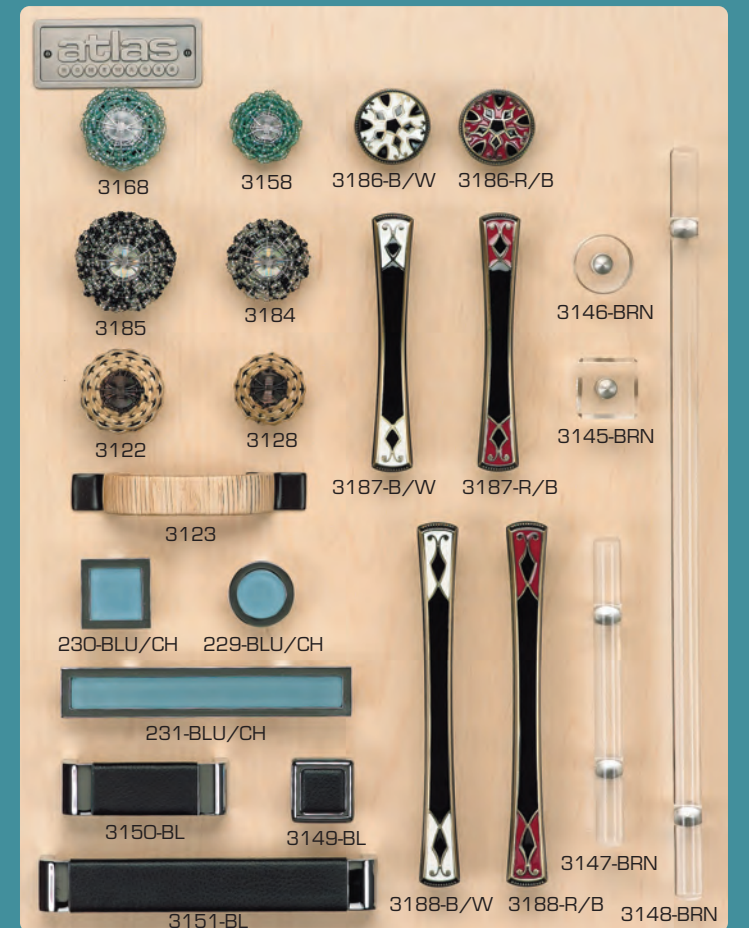

BRUSHED NICKEL

14x18 BOARD
25 STYLES

suggested list price

A847-BRN	U-Turn Pull	11.50
259-P	California Craftsman Pull	11.50
257-P	California Craftsman Knob	8.00
306-BRN	Fulcrum Pull	9.90
305-BRN	Fulcrum Knob	6.80
308-BRN	Fulcrum Mega Pull	16.90
273-P	Olde World Pull	10.30
272-P	Olde World Knob	10.30
286-P	Olde World Small Knob	6.40
287-P	Olde World Mega Pull	18.90
238-BRN	Mandalay Pull	10.90
237-BRN	Mandalay Square Pull	9.90
236-BRN	Mandalay Round Knob	7.90
239-BRN	Mandalay Large Pull	18.90
241-P	Trocadero Pull	11.50
4002-P	Trocadero Knob	10.40
283-P	Small Trocadero Knob	6.60
284-P	Trocadero Large Pull	18.90
A848-BN	Sleek Knob	5.70
255-BRN	Centinel Square Knob	11.40
A849-BN	Sleek Pull	16.90
A830-BN	Low Arch Pull	14.00
256-BRN	Centinel Pull	18.50
A825-BN	Wide Square Pull	19.10
A824-BN	Platform Pull	18.00

LEGACY COLLECTION

14x18 BOARD
24 STYLES

suggested list price

314-PN	Bronte Pull	10.90
313-VB	Bronte Round Knob	7.80
314-VB	Bronte Pull	10.90
317-PN	Austen Oval Pull	10.90
316-VB	Austen Oval Knob	7.80
317-VB	Austen Oval Pull	10.90
320-PN	Dickinson Pull	10.90
319-VB	Dickinson Octagon Knob	7.90
320-VB	Dickinson Pull	10.90
323-PN	Alcott Pull	13.90
322-VB	Alcott Square Knob	8.90
323-VB	Alcott Pull	13.90
313-PN	Bronte Round Knob	7.80
313-BRN	Bronte Round Knob	7.80
315-BRN	Bronte Large Pull	12.90
316-PN	Austen Oval Knob	7.80
316-BRN	Austen Oval Knob	7.80
318-BRN	Austen Lg Oval Pull	13.90
319-PN	Dickinson Octagon Knob	7.90
319-BRN	Dickinson Octagon Knob	7.90
321-BRN	Dickinson Lg Pull	13.90
322-PN	Alcott Square Knob	8.90
322-BRN	Alcott Square Knob	8.90
324-BRN	Alcott Pull	16.90