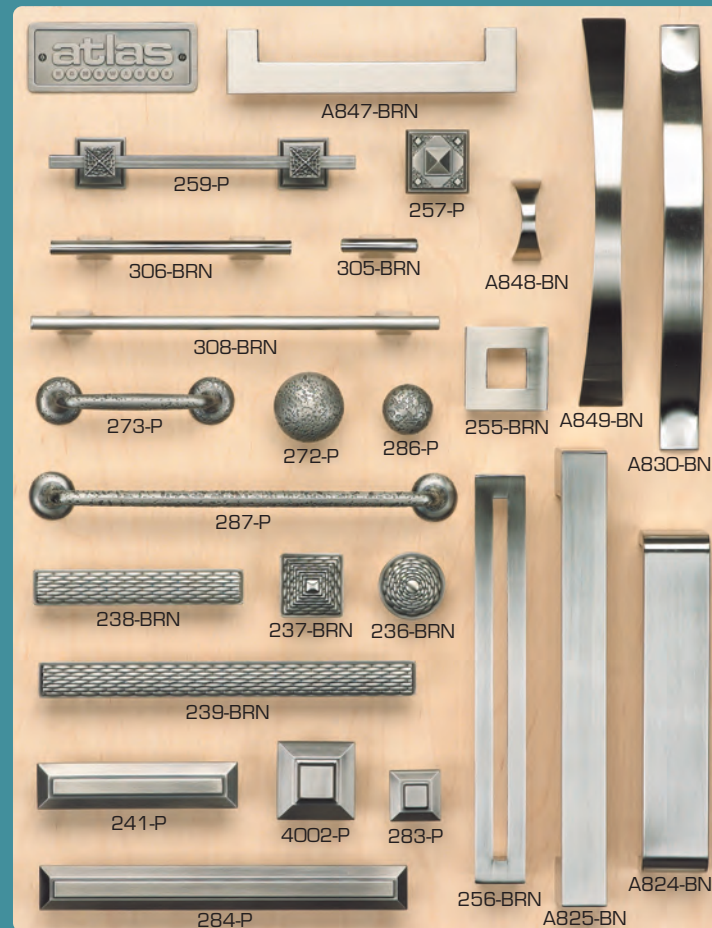

STAINLESS STEEL

14x18 BOARD
26 STYLES

suggested list price

A852-SS	Fluted Pull	47.50
A851-SS	Fluted Pull	27.50
A850-SS	Fluted Pull	21.50
A852-PS	Fluted Pull	47.50
A851-PS	Fluted Pull	27.50
A850-PS	Fluted Pull	21.50
A853-SS	Loop Pull	11.50
A854-SS	Loop Pull	12.50
A853-PS	Loop Pull	11.50
A854-PS	Loop Pull	12.50
A856-SS	Round Knob	16.90
A856-PS	Round Knob	16.90
A855-PS	Fluted Knob	12.90
A855-SS	Fluted Knob	12.90
A859-SS	Mega Round Pull	33.50
A858-SS	Round Pull	20.50
A857-SS	Round Small Pull	18.50
A859-PS	Mega Round Pull	33.50
A858-PS	Round Pull	20.50
A857-PS	Round Small Pull	18.50
A821-SS	Linea Mega Pull	21.90
A822-SS	Linea Pull	12.60
A820-SS	Linea Small Pull	16.80
A821-PS	Linea Mega Pull	21.90
A822-PS	Linea Pull	12.60
A820-PS	Linea Small Pull	16.80

BRUSHED NICKEL

14x18 BOARD
25 STYLES

suggested list price

A847-BRN	U-Turn Pull	11.50
259-P	California Craftsman Pull	11.50
257-P	California Craftsman Knob	8.00
306-BRN	Fulcrum Pull	9.90
305-BRN	Fulcrum Knob	6.80
308-BRN	Fulcrum Mega Pull	16.90
273-P	Olde World Pull	10.30
272-P	Olde World Knob	10.30
286-P	Olde World Small Knob	6.40
287-P	Olde World Mega Pull	18.90
238-BRN	Mandalay Pull	10.90
237-BRN	Mandalay Square Pull	9.90
236-BRN	Mandalay Round Knob	7.90
239-BRN	Mandalay Large Pull	18.90
241-P	Trocadero Pull	11.50
4002-P	Trocadero Knob	10.40
283-P	Small Trocadero Knob	6.60
284-P	Trocadero Large Pull	18.90
A848-BN	Sleek Knob	5.70
255-BRN	Centinel Square Knob	11.40
A849-BN	Sleek Pull	16.90
A830-BN	Low Arch Pull	14.00
256-BRN	Centinel Pull	18.50
A825-BN	Wide Square Pull	19.10
A824-BN	Platform Pull	18.00