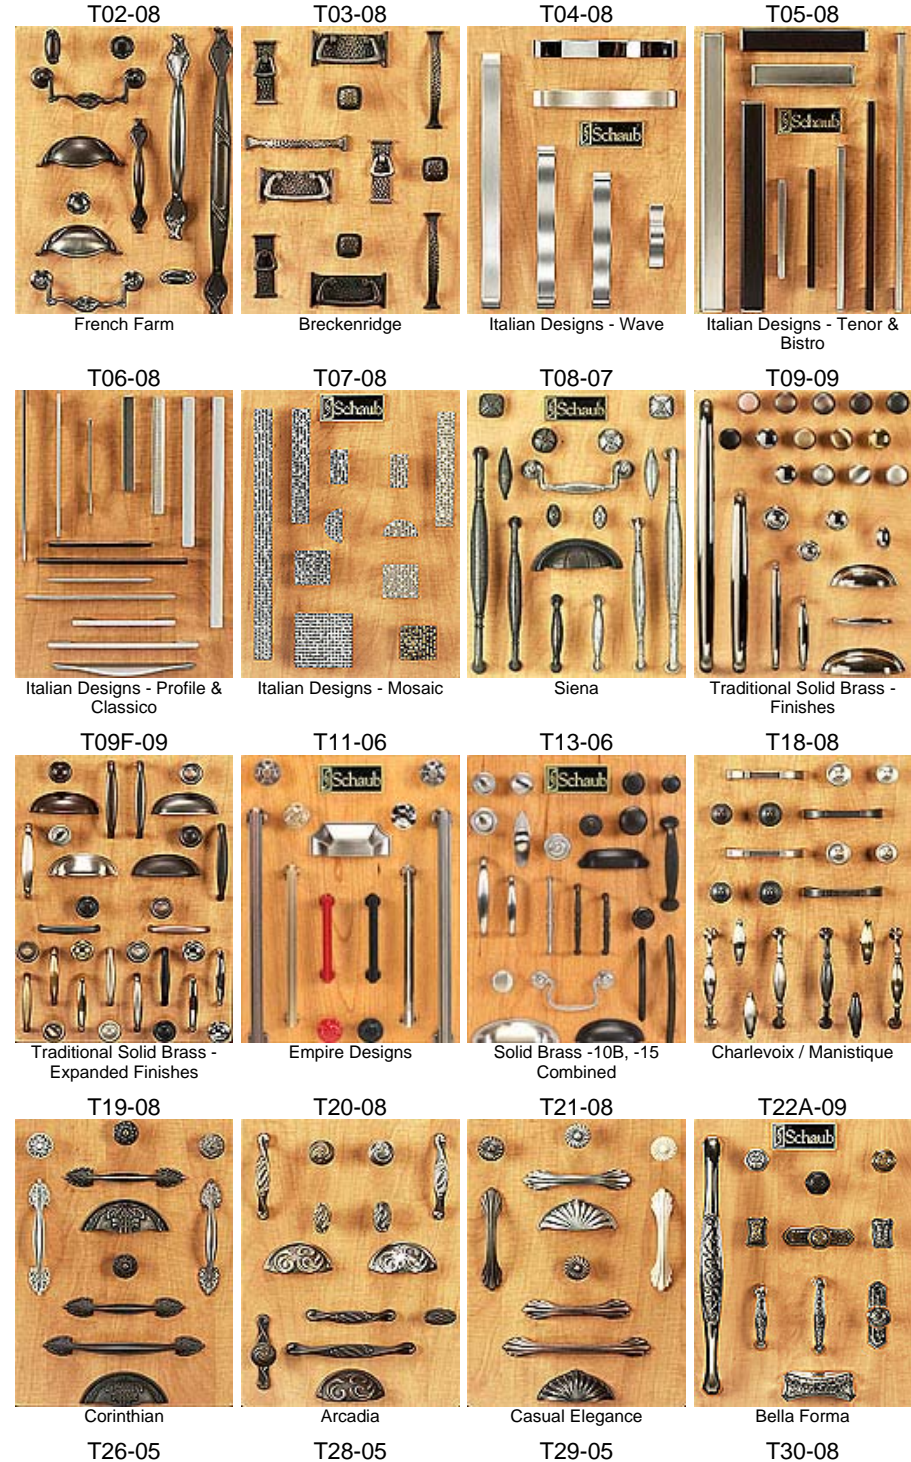

Display Program

Wall Merchandisers

Towers

Display Boards

Display boards have a Summer Flame Cherry finish and are "T"-notched at the top and bottom for insertion into Wall Merchandisers and Towers.
(Click image to enlarge)

Solid Brass Versailles

T31-05

Cast Bronze Mountain

T36-05

Rustica

T39A-07

Olde World

T40-08

Artifex

T41-08

Stainless Steel Collection

T42-05

Kelmescott Manor w/
Appliance Pull

T57-07

Montcalm

Appliance Pulls